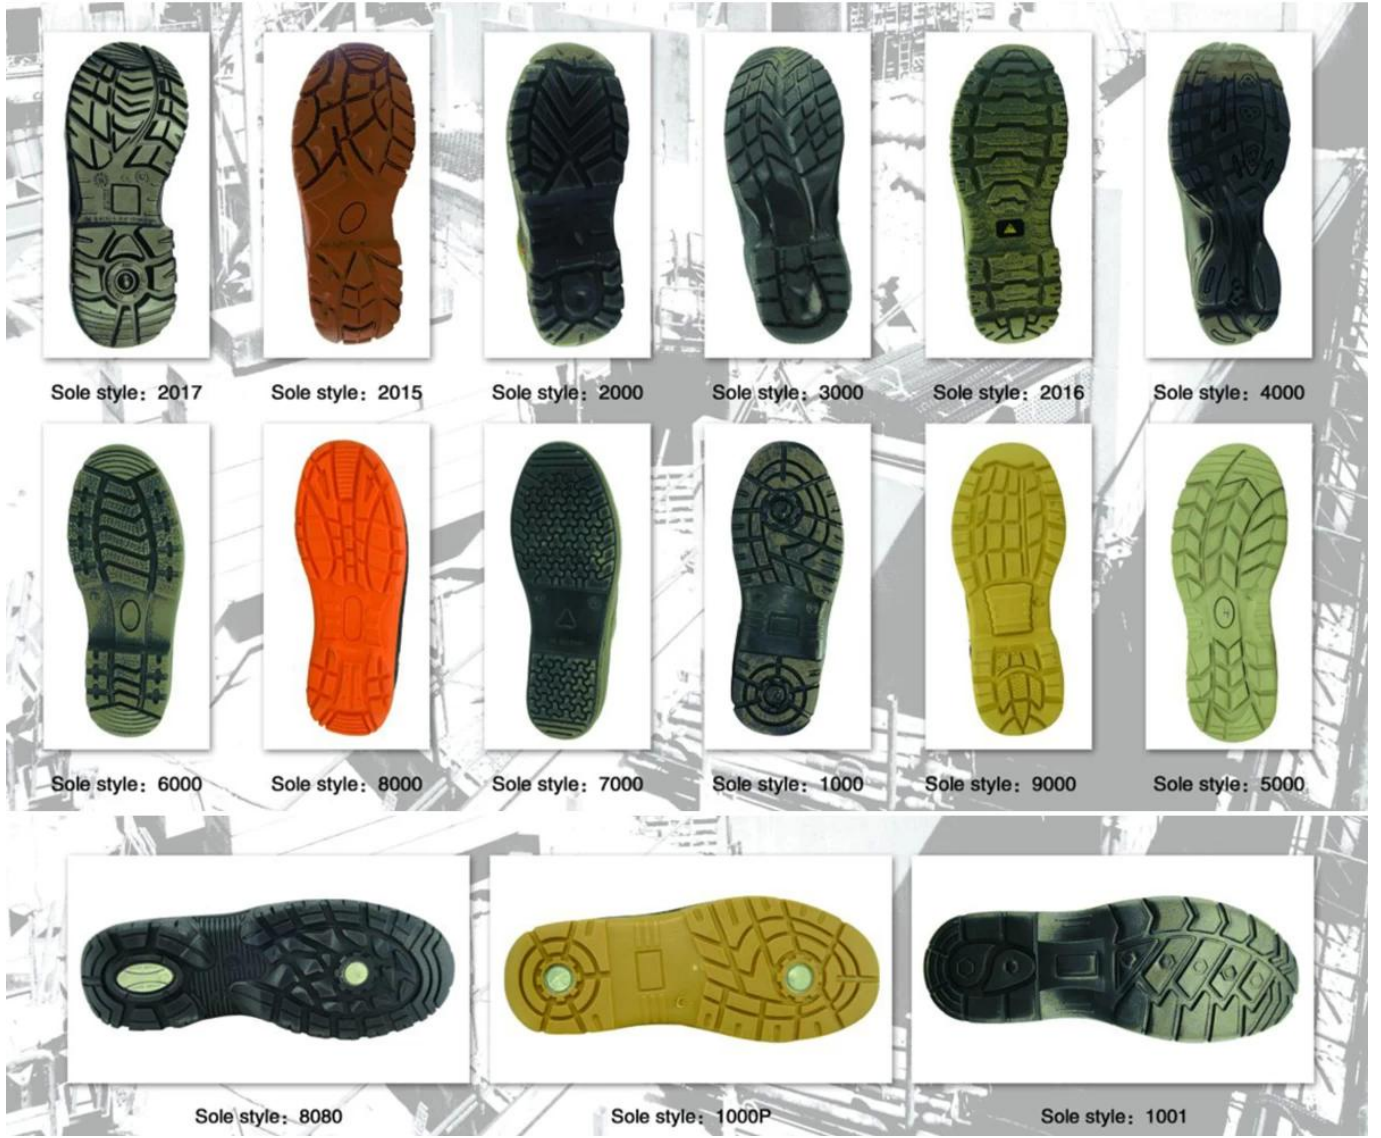

#### TPU sole safety shoes pictures:

**Safety shoes sole model show:**

Sole style: 2017

Sole style: 2015

Sole style: 2000

Sole style: 3000

Sole style: 2016

Sole style: 4000