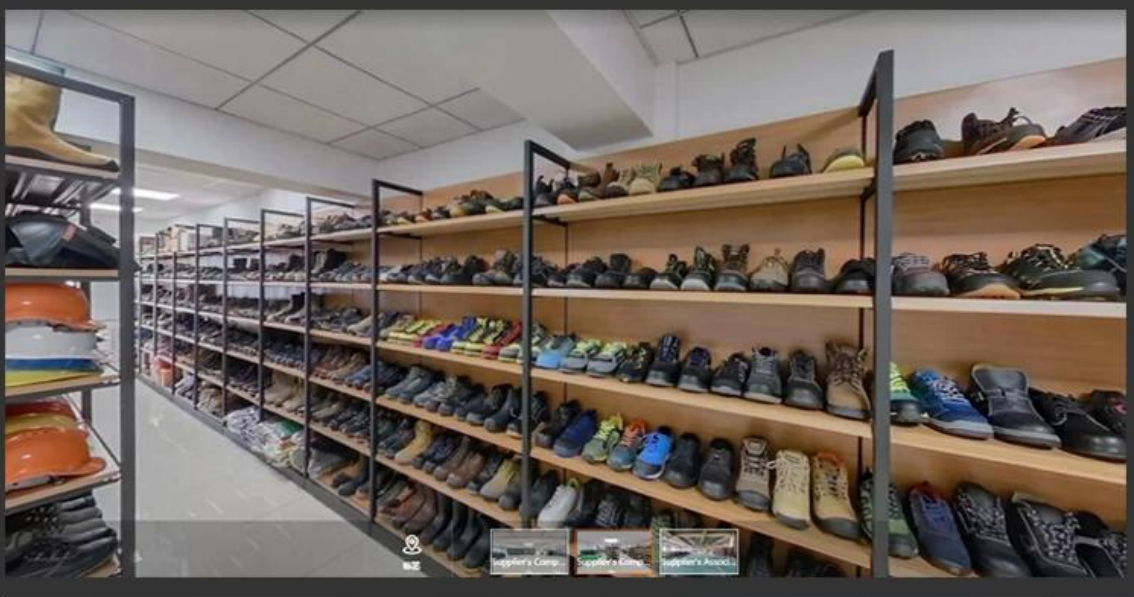

PACKING

COMPANY INFORMATION

TIGER MASTER

TIGER MASTER OFFICE SHOW

TIGER MASTER SAMPLE ROOM

SAFETY SHOES TEST

Toecap Test ≥ 200 Joules

Midsole Test ≥ 1200 Newtons