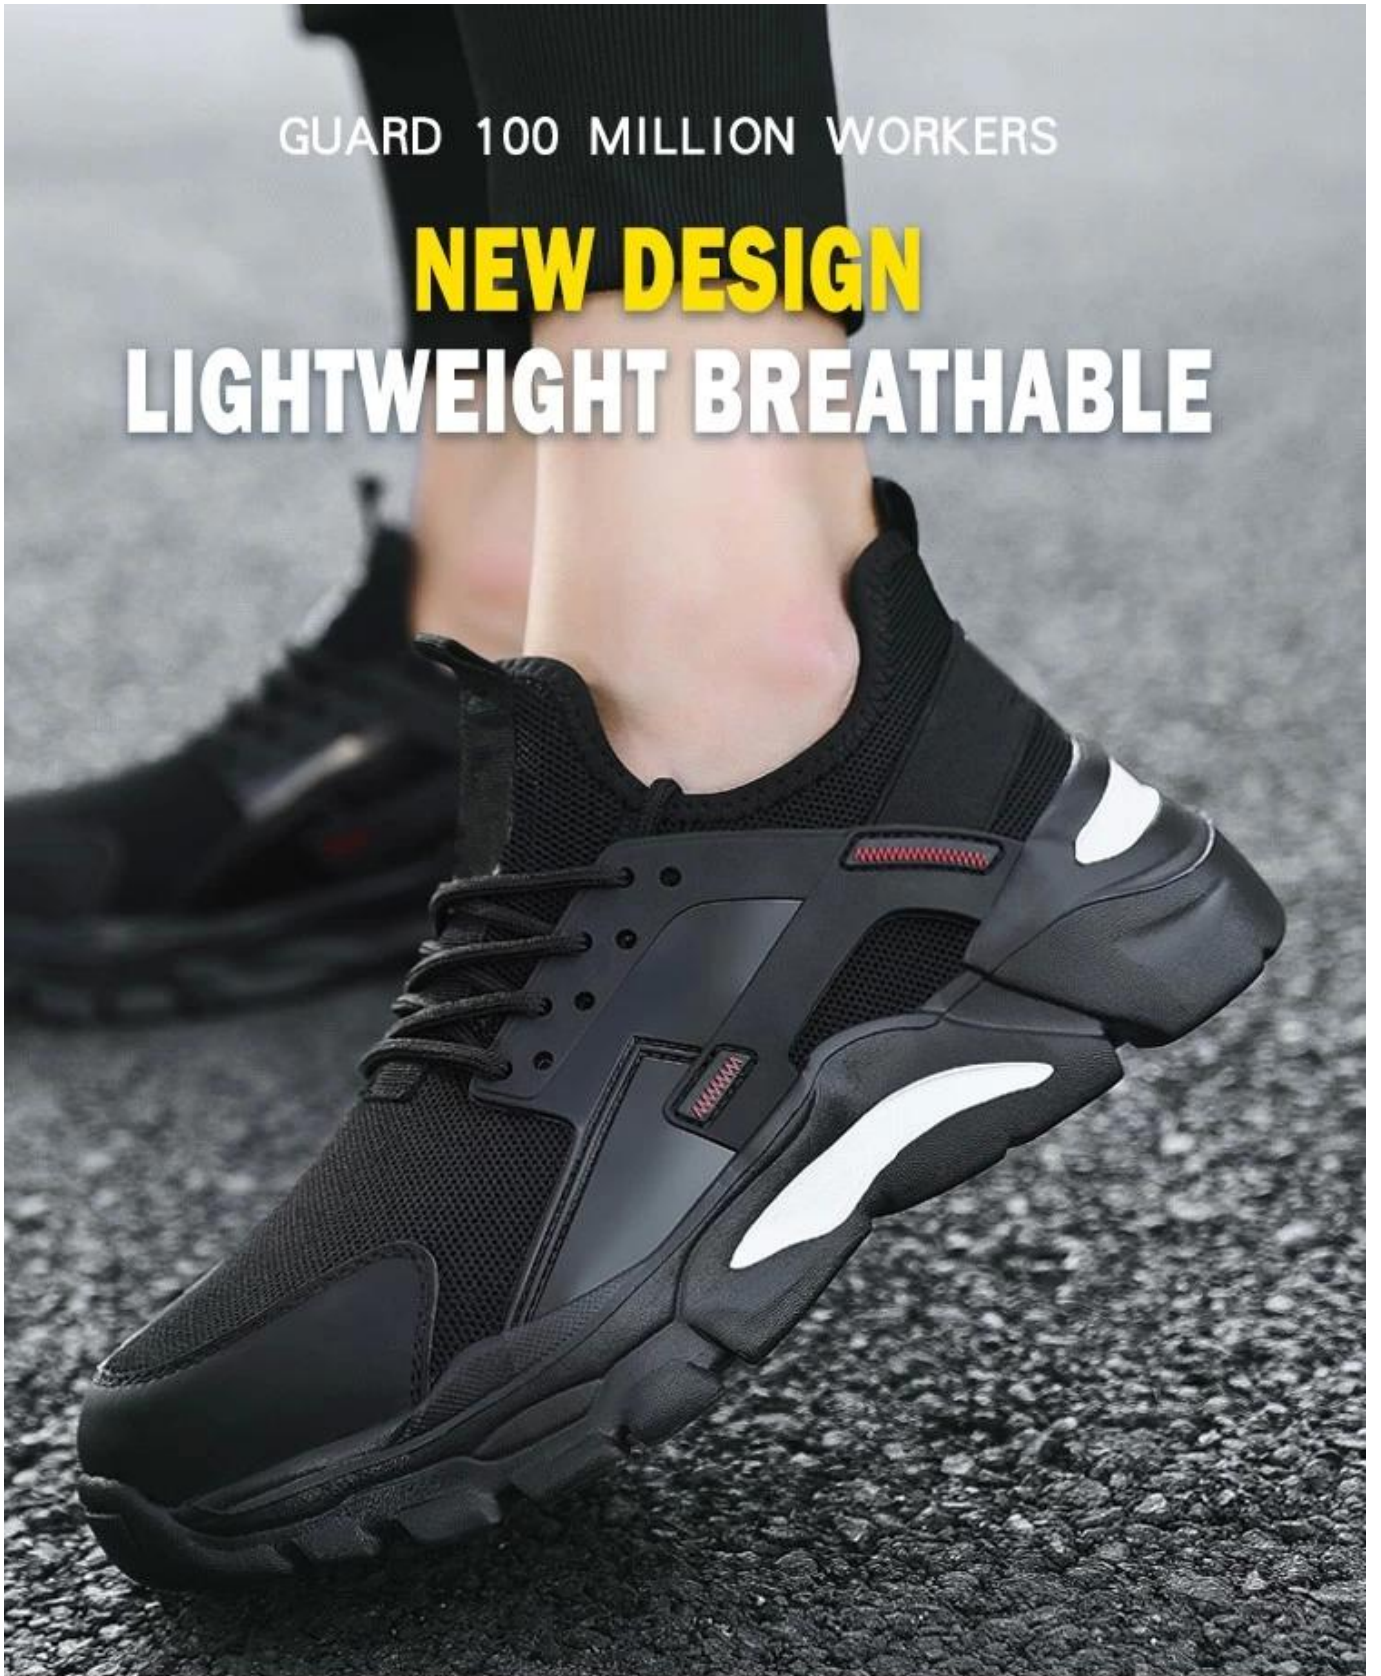

Product Pictures

200 JOULE
TOECAP

SLIP-
RESISTANT

SHOCK
ABSORPTION

ANTI-STATIC

PETROL AND
CHEMICAL
RESISTANT

ANTI-NAIL
MIDSOLE

OIL
RESISTANT

steel toe

EVERY GOOD SHOE IS MADE BY HEART

WE ONLY USE STANDARD STEEL TOE CAPS

Anti-smashing ability $\geq 200\text{J}$

Bear the extrusion pressure
of 15000N

GUARD 100 MILLION WORKERS

NEW DESIGN

LIGHTWEIGHT BREATHABLE